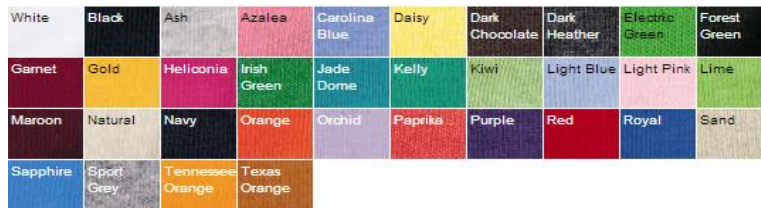

**Gildan - 5.6 oz - 50 Cotton/50 DryBlend™Poly T-Shirt
2017 T-Shirt Pricing = Promo Code WEB17**

| White T-Shirts | | | | |
|----------------|----------------|----------------|----------------|----------------|
| Shirts | 1-Color Design | 2-Color Design | 3-Color Design | 4-Color Design |
| 36 | \$4.93 | \$5.61 | \$6.30 | \$6.99 |
| 72 | \$4.12 | \$4.53 | \$4.87 | \$5.22 |
| 150 | \$3.44 | \$3.73 | \$3.95 | \$4.18 |
| 300 | \$3.14 | \$3.32 | \$3.49 | \$3.67 |

| Heather Grey and Color T-Shirts | | | | |
|---------------------------------|----------------|----------------|----------------|----------------|
| Shirts | 1-Color Design | 2-Color Design | 3-Color Design | 4-Color Design |
| 36 | \$5.31 | \$6.00 | \$6.69 | \$7.38 |
| 72 | \$4.51 | \$4.92 | \$5.26 | \$5.60 |
| 150 | \$3.82 | \$4.10 | \$4.33 | \$4.55 |
| 300 | \$3.52 | \$3.69 | \$3.87 | \$4.04 |

Popular 50/50 DryBlend T-Shirt Colors (click colors to download spec sheet)

**Gildan - 6.0 oz - 100% Cotton T-Shirts
2017 T-Shirt Pricing = Promo Code WEB17**

| White T-Shirts | | | | |
|----------------|----------------|----------------|----------------|----------------|
| Shirts | 1-Color Design | 2-Color Design | 3-Color Design | 4-Color Design |
| 36 | \$4.93 | \$5.61 | \$6.30 | \$6.99 |
| 72 | \$4.12 | \$4.53 | \$4.87 | \$5.22 |
| 150 | \$3.44 | \$3.73 | \$3.95 | \$4.18 |
| 300 | \$3.14 | \$3.32 | \$3.49 | \$3.67 |